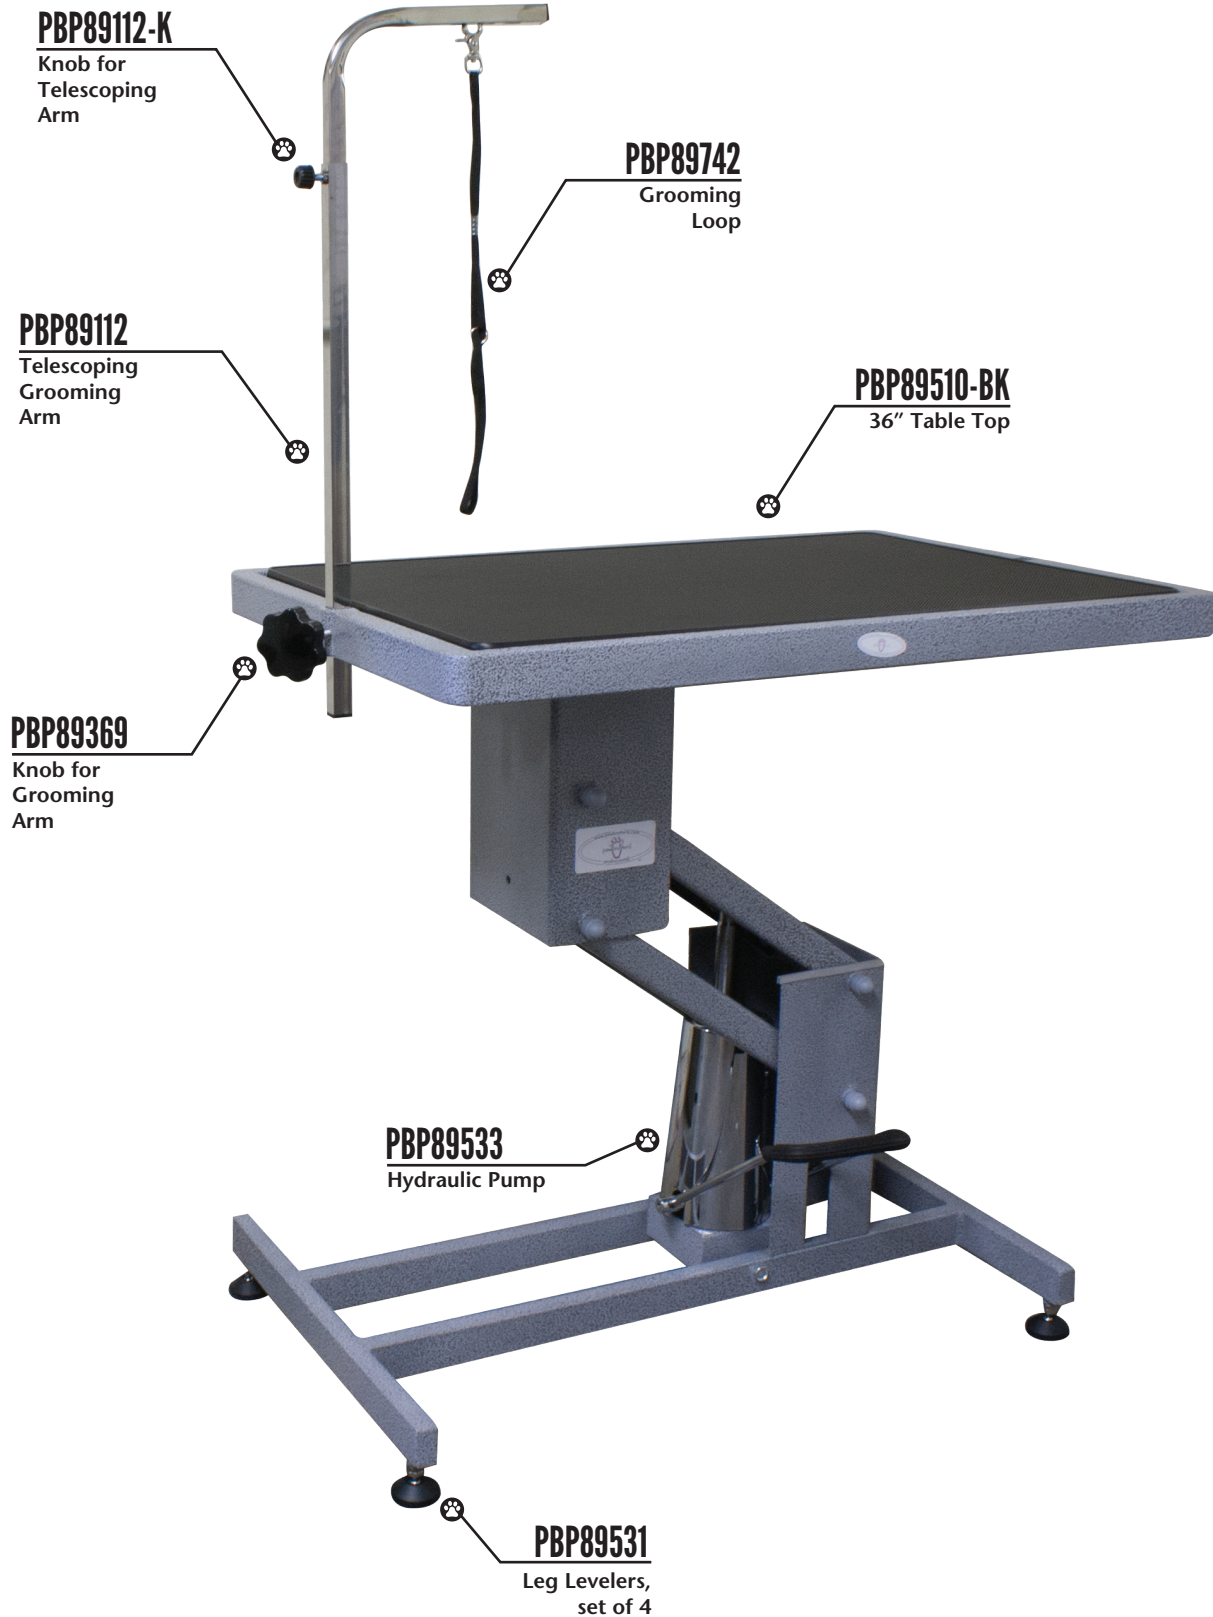

PBP89320 Replacement Parts

PBP89320 Replacement Parts

If Table does not go up or down

- Send (Hydraulic Pump) **PBP89533**

If grooming arm does not stay secure

- Send (Grooming Arm Knob, triangle) **PBP89369** and a (Rethreading tool) **TBL-TAP**

PBP89115 will not fit this table