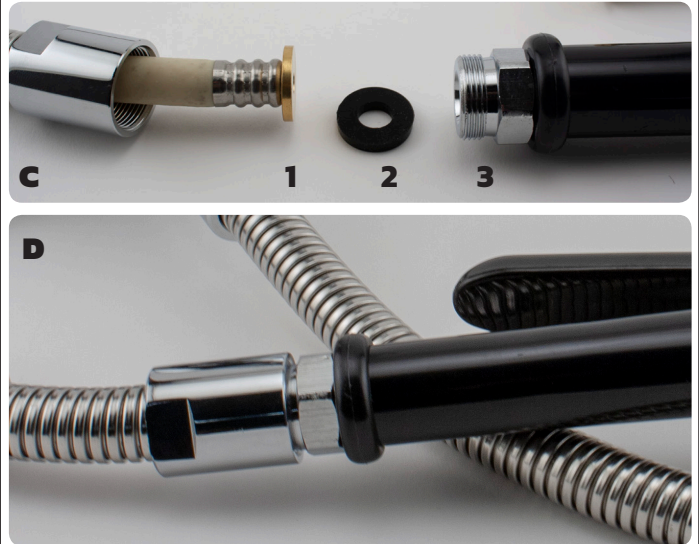

RYAN'S PET SUPPLIES®

Paw Brothers Faucet and Stainless Steel Spray Hose Manual

www.RyansPet.com | 1-800-525-7387

Step 1. Connect Adapter (2) to Faucet (1)

Step 2. Connect hose handle (3) to stainless steel spray hose (1) include O-ring (2)

Step 3. Connect hose handle (1) to sprayer (4) include sprayer ring (2) and O-ring (3)

Step 4. Connect completed spray hose (1) to faucet (3) include O-ring (2)